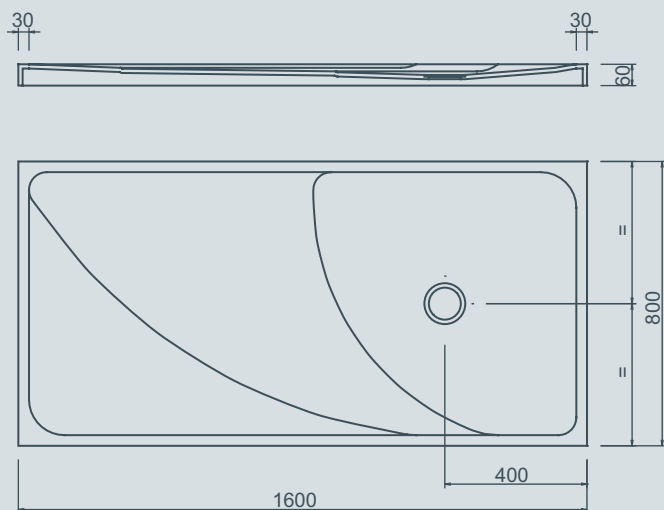

*Colore/Farbe/Colour:*

GW – Glacier White

*Dimensioni/Maße/Dimensions*

L 800 x D 800 x H 60 mm

Moon 2 shower tray in Corian® with thermoformed showering tub. Measures. Drill for waste plug Ø 90 mm. Possible installation flush with floor level. On request with waste plug and/or milling for insertion glass.

*Colore/Farbe/Colour:*

GW – Glacier White

*Dimensioni/Maße/Dimensions*

L 1600 x D 800 x H 60 mm