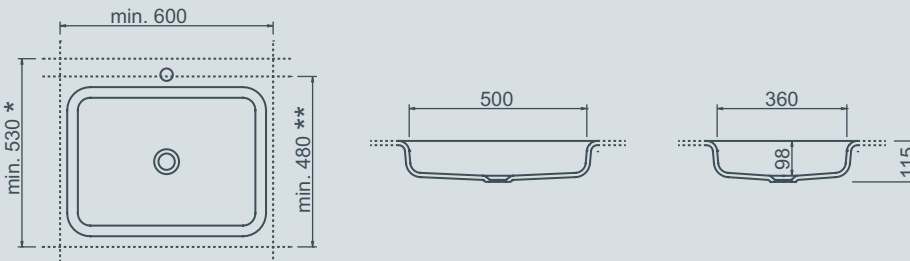

Terrace bathroom top with thermoformed wash-basin in Pure White.
Without overflow drain.

Colore/Farbe/Colour: PW – Pure White

* con foro rubinetteria / mit Mischerloch / with mixer hole

** senza foro rubinetteria / ohne Mischerloch / without mixer hole

TERRACE 1

TERRACE 2

TERRACE 3

TERRACE 4