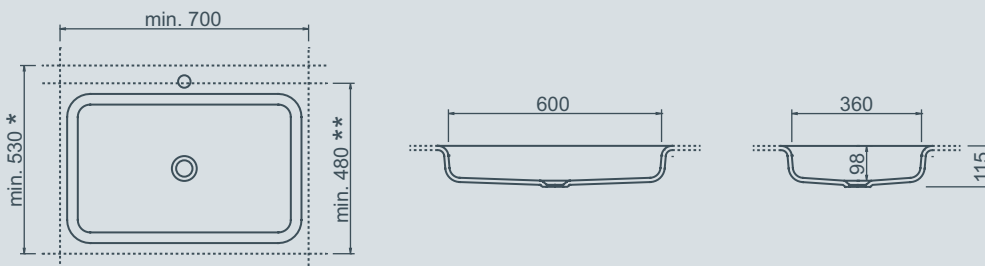

Terrace bathroom top with thermoformed wash-basin in Pure White.
Without overflow drain.

Colore/Farbe/Colour: PW – Pure White

* con foro rubinetteria / mit Mischerloch / with mixer hole

** senza foro rubinetteria / ohne Mischerloch / without mixer hole

TERRACE 1

TERRACE 2

TERRACE 3

TERRACE 4