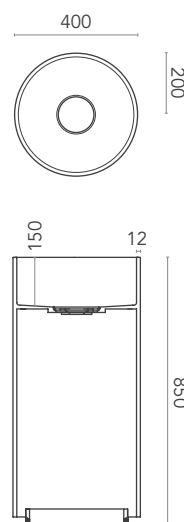

Top mount, suspended or freestanding washbasins in Corian® with a standard 15 cm interior depth that can be modified as desired. Available forms include oval, round or square, all with a Corian® drain stopper.

DIMENSIONI
dimensions / Maße

PESO
weight / Gewicht

COLORI
colours / Farben

TRIADE EVOLUTION 1

triade evolution 1 S

da appoggio
top mount
Aufsatzbecken

triade evolution 1 M

da appoggio
top mount
Aufsatzbecken

triade evolution 1 L

a parete
suspended
Wandhängend

triade evolution 1 XL

freestanding
freestanding
Freistehend

da appoggio 9 kg
da appoggio 14 kg
a parete 19 kg
freestanding 30 kg

GW

TRIADE EVOLUTION 2

triade evolution 2 S

GW

DIMENSIONI
dimensions / Maße

PESO
weight / Gewicht

COLORI
colours / Farben

TRIADE
EVOLUTION 3

triade evolution 3 S

da appoggio
top mount
Aufsatzbecken

triade evolution 3 M