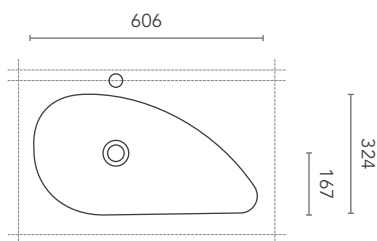

WING

design Carmen Bonora

SCHEMA CONFIGURABILITÀ

configurability scheme / Konfigurationsmöglichkeiten

DIMENSIONI LAVABO

washbasin measure
Beckenmaß

WING 3/4

DIMENSIONI MINIME PIANO

minimum measures
bathroom top
Mindestmaß Badplatte

WING 3

WING 4

Top bagno modello Wing con
lavabo integrato in Corian®.
A richiesta con foro troppopieno.

Wing bathroom top with built-in
bowl in Corian®. On request with
overflow drain.