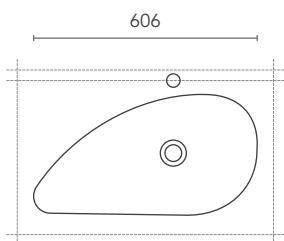

WING

design Carmen Bonora

SCHEMA CONFIGURABILITÀ

configurability scheme / Konfigurationsmöglichkeiten

DIMENSIONI LAVABO

washbasin measure
Beckenmaß

WING 3/4

DIMENSIONI MINIME PIANO

minimum measures
bathroom top
Mindestmaß Badplatte

WING 3

WING 4

Top bagno modello Wing con
lavabo integrato in Corian®.
A richiesta con foro troppopieno.

Wing bathroom top with built-in
bowl in Corian®. On request with
overflow drain.