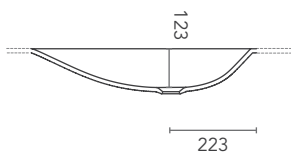

WING

design Carmen Bonora

SCHEMA CONFIGURABILITÀ

configurability scheme / Konfigurationsmöglichkeiten

DIMENSIONI LAVABO

washbasin measure
Beckenmaß

WING 3/4

DIMENSIONI MINIME PIANO

minimum measures
bathroom top
Mindestmaß Badplatte

WING 3

WING 4

Top bagno modello Wing con
lavabo integrato in Corian®.
A richiesta con foro troppopieno.

Wing bathroom top with built-in
bowl in Corian®. On request with
overflow drain.