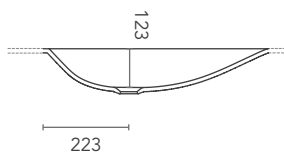

WING

design Carmen Bonora

SCHEMA CONFIGURABILITÀ

configurability scheme / Konfigurationsmöglichkeiten

DIMENSIONI LAVABO

washbasin measure
Beckenmaß

WING 3/4

DIMENSIONI MINIME PIANO

minimum measures
bathroom top
Mindestmaß Badplatte

WING 3

WING 4

Top bagno modello Wing con
lavabo integrato in Corian®.
A richiesta con foro troppopieno.

Wing bathroom top with built-in
bowl in Corian®. On request with
overflow drain.