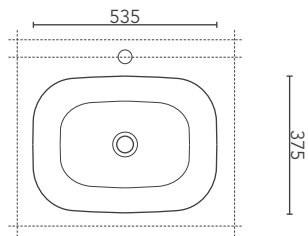

## DIMENSIONI

### LAVABO

washbasin measure  
Beckenmaß

## DIMENSIONI MINIME PIANO

minimum measures  
bathroom top  
Mindestmaß Badplatte

## DIMENSIONI LAVABO

washbasin measure  
Beckenmaß

STELLA 6

STELLA 7