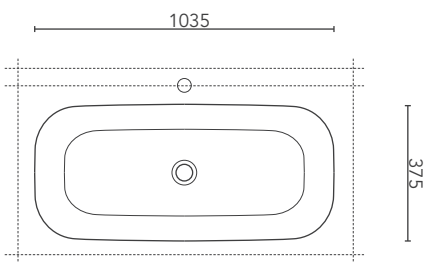

STELLA 4

DIMENSIONI MINIME PIANO

minimum measures
bathroom top
Mindestmaß Badplatte